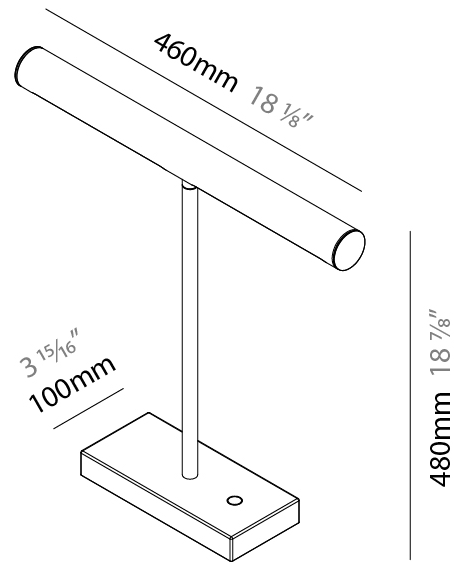

ELLE PORTABLE

D204004-

base number _____
Finish Options _____

1. To build a product code in our configurator select the specify button on the base model # product page
2. To build a manual product code on this datasheet choose from the options listed below in blue font and add the suffix to the base model #

GENERAL

Series: Elle _____
Brand: Zaneen _____
Division: Design _____
Mounting Type: Portable _____
Mounting Location: Table _____
Subcategory: Task _____

PHYSICAL

Shape: Cylinder _____
Length (mm): 460 _____
Length (in): 18 ¹/₈ _____
Width (mm): 100 _____
Width (in): 3 ¹⁵/₁₆ _____
Height (mm): 480 _____
Height (in): 18 ⁷/₈ _____
Light Distribution: Direct _____
Diffuser: Acrylic Bi-Satin _____
Fixture Finish: MBK / MWH / MCB _____
Fixture Material: Aluminum _____

ELECTRICAL

Lamp Type: LED _____
Input Wattage (W): 6 _____
Dimming: Touch Dimming _____
Driver Included: Yes _____
Driver Location: Inline Transformer Plug _____
Driver Class: Class 2 _____
Input Voltage (V): 120 - 277 _____
Output Voltage (V): 24 _____

LED

Color Temperature (°K): 3000 _____
CRI: >90 CRI _____
Lamp Life (hrs): 50000 _____

OPTICAL

RATINGS AND CERTIFICATIONS

Certified By: Certified for North American Standards _____
IP rating: IP20 _____